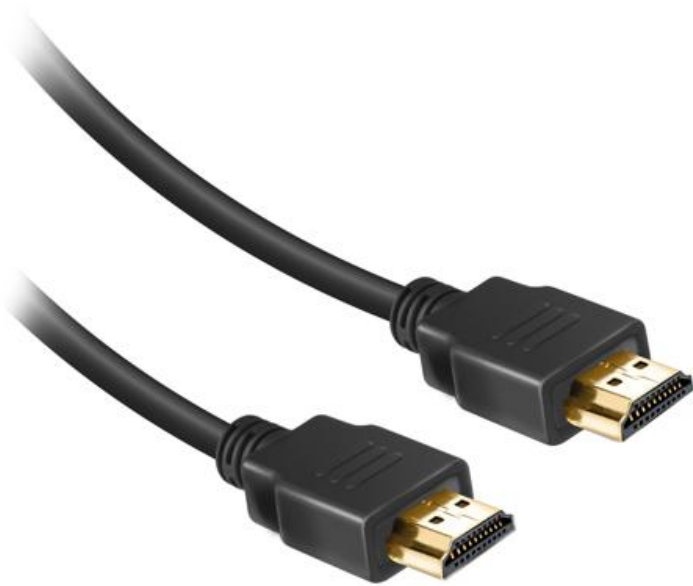

# Metal HDMI 4K Ultra HD cable

SKU: ECITHDMI18METG

## High-speed ferrite cable with gold-plated Type A male connectors with metal casing, supports 4K

Enjoy an immersive audio-video experience with this **HDMI cable for high resolution**.

The cable is fabric-covered and features **two gold-plated HDMI Type A male connectors** with durable **metal** casing. This accessory is capable of supporting **Ethernet, 3D and 4K Ultra HD** connections.

The **anti-kink protection** and the soft-touch finish ensure durability and optimal use in every situation.

Features:

- Gold-plated HDMI Type A male connectors
- Metal connector shell
- Supports Ethernet, 3D, and 4K Ultra HD connections
- Ferrite core
- Fabric cable covering
- Anti-kink finish
- Length: 1.8 m

## Technical data

SKU: ECITHDMI18METG  
Net Depth: 0.5000 cm  
Net Width: 0.5000 cm  
Net Height: 0.5000 cm  
Length: 1.8000 m  
Weight: 108 g  
Deep Color: 30/36/48 bit Pixel color depth  
Resolution: 3840x2160 (24/25/30/50/60 Hz) - 4096x2160 (24 Hz)  
Cable length: 1,8 m  
EAN: 8018417278471  
GPSR: The product must not be used by children or by people unable to understand the potential risks., Item subject to WEEE Directive 2012/19/EU, Item subject to CE marking, Packaging of the item subject to the "Green Dot" recycling system, The item packaging is recyclable, Item subject to UKCA marking  
Color: black  
Cable type: With anti-interference ferrite  
Connectors: Gold-plated, Metal  
Connector 1: HDMI Male gold plated  
Connector 2: HDMI Male gold plated  
Finishing/Feature: anti-fold protection