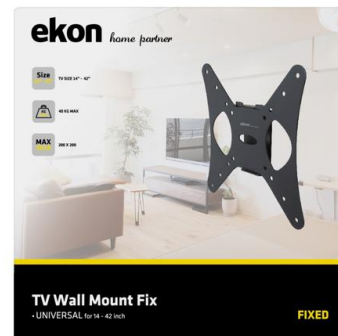

Fixed wall-mounted TV support 14-42 Inches, 40kg

SKU: ECTVFIX42INCH40KG

Fixed support for 14"- 42" TV, load capacity up to 40 kg, VESA 200x200

Easily fix your TV to the support thanks to the set of screws and bolts included in the package. Designed for televisions **between 14" and 42" in size**, this product has a **maximum load capacity of 40 kg**. **VESA 200x200**.

Features:

- For TVs with dimensions 14"- 42"
- Max. load capacity: 40 kg
- VESA: 200x200
- Distance from the wall: 2 cm
- Included in the package for fixing the television to the support are 4 M4*12, 4 M5*12 and 4 M6*12 screws