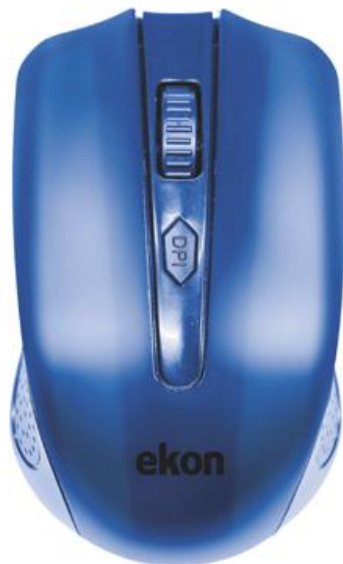

Universal wireless mouse with 4 buttons

SKU: ECITMOUSEBTB

The wireless mouse that adapts to your every need

WIRELESS

This **wireless mouse** is compatible with most PCs and laptops with a USB port. As it is wireless, there are no inconvenient tangles or space limitations.

No installation required: simply plug the **USB receiver** into the dedicated port on your notebook or PC. The **2.4GHz wireless connection** allows for stable transmission while the **operating range of up to 10 meters** will help you to scroll through slides and images even from a distance.

And when you want to turn the mouse off, simply press the **power on/off button** on the back.

COMPACT AND COMFORTABLE

Comfortable to use thanks to its ergonomic shape. The **compact size** makes it easy to store in a laptop bag. The **USB receiver can also be plugged directly into the mouse** when not in use.